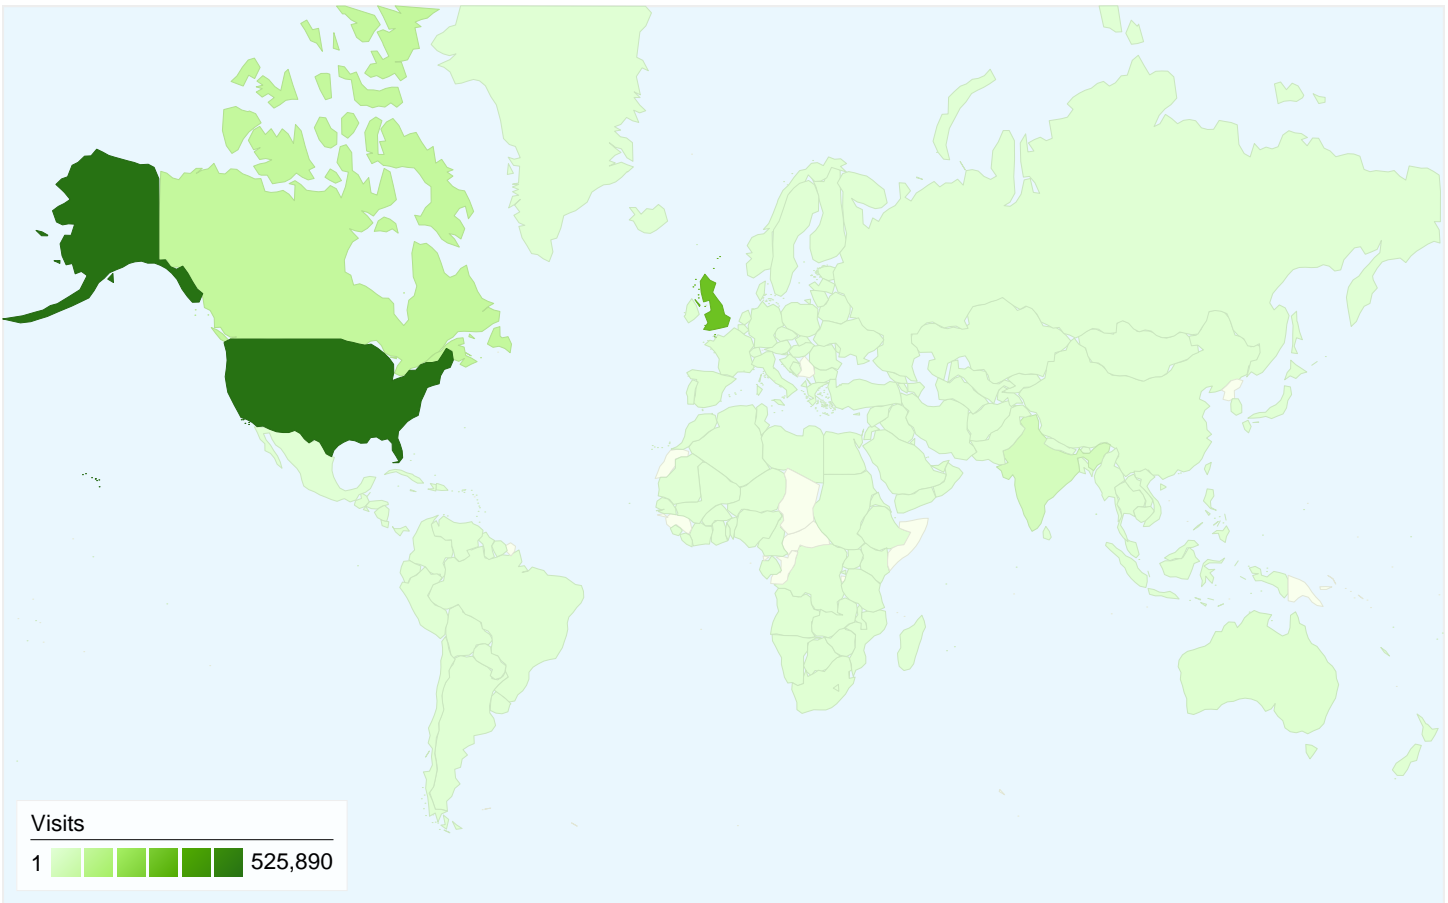

## 375,812 people visited this site

1,067,544 Visits

375,812 Absolute Unique Visitors

6,693,474 Pageviews

6.27 Average Pageviews

00:04:06 Time on Site

35.13% Bounce Rate

27.01% New Visits

**All traffic sources sent a total of 1,067,544 visits**

-  **51.11%** Direct Traffic
-  **14.82%** Referring Sites
-  **34.02%** Search Engines

- **Direct Traffic**  
545,593.00 (51.11%)
- **Search Engines**  
363,225.00 (34.02%)
- **Referring Sites**  
158,241.00 (14.82%)
- **Other**  
485 (0.05%)

**1,067,544 visits came from 203 countries/territories**

Site Usage						
Visits	Pages/Visit	Avg. Time on Site	% New Visits	Bounce Rate		
<b>1,067,544</b> % of Site Total: 100.00%	<b>6.27</b> Site Avg: 6.27 (0.00%)	<b>00:04:06</b> Site Avg: 00:04:06 (0.00%)	<b>27.11%</b> Site Avg: 27.01% (0.38%)	<b>35.13%</b> Site Avg: 35.13% (0.00%)		
Country/Territory	Visits	Pages/Visit	Avg. Time on Site	% New Visits	Bounce Rate	
United States	525,890	6.25	00:03:51	23.50%	36.31%	
United Kingdom	291,423	6.28	00:04:31	23.89%	31.66%	
Canada	85,978	6.21	00:03:22	26.95%	34.85%	
India	36,894	7.35	00:06:12	52.82%	28.27%	
Singapore	16,190	5.15	00:03:44	24.78%	36.48%	
(not set)	8,385	7.15	00:04:08	31.34%	25.80%	
United Arab Emirates	8,027	6.03	00:03:49	28.69%	28.18%	
Australia	7,065	5.34	00:03:12	46.96%	44.03%	
Germany	5,960	7.09	00:03:33	48.29%	39.31%	