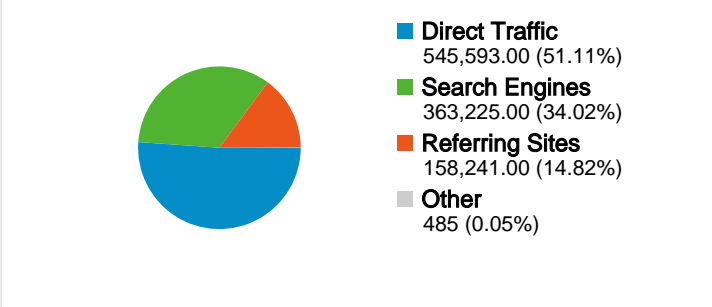

**27.01%** % New Visits

**Visitors Overview**

**Map Overlay world**

**Traffic Sources Overview**

**Content Overview**

Pages	Pageviews	% Pageviews
/	593,144	9.08%
/1/filmtvjobs.cfm	518,764	7.94%
/1/jobs2.cfm?terr=usny&skill=all	93,743	1.43%
/1/jobs2.cfm?terr=uki&skill=all&	83,148	1.27%
/1/jobs2.cfm?terr=usny&skill=all	71,126	1.09%

## 375,812 people visited this site

1,067,544 Visits

375,812 Absolute Unique Visitors

6,693,474 Pageviews

6.27 Average Pageviews

00:04:06 Time on Site

35.13% Bounce Rate

27.01% New Visits

**All traffic sources sent a total of 1,067,544 visits**

-  **51.11%** Direct Traffic
-  **14.82%** Referring Sites
-  **34.02%** Search Engines

- **Direct Traffic**  
545,593.00 (51.11%)
- **Search Engines**  
363,225.00 (34.02%)
- **Referring Sites**  
158,241.00 (14.82%)
- **Other**  
485 (0.05%)

**1,067,544 visits came from 203 countries/territories**

Site Usage						
Visits	Pages/Visit	Avg. Time on Site	% New Visits	Bounce Rate		
<b>1,067,544</b> % of Site Total: 100.00%	<b>6.27</b> Site Avg: 6.27 (0.00%)	<b>00:04:06</b> Site Avg: 00:04:06 (0.00%)	<b>27.11%</b> Site Avg: 27.01% (0.38%)	<b>35.13%</b> Site Avg: 35.13% (0.00%)		
Country/Territory	Visits	Pages/Visit	Avg. Time on Site	% New Visits	Bounce Rate	
United States	525,890	6.25	00:03:51	23.50%	36.31%	
United Kingdom	291,423	6.28	00:04:31	23.89%	31.66%	
Canada	85,978	6.21	00:03:22	26.95%	34.85%	
India	36,894	7.35	00:06:12	52.82%	28.27%	
Singapore	16,190	5.15	00:03:44	24.78%	36.48%	
(not set)	8,385	7.15	00:04:08	31.34%	25.80%	
United Arab Emirates	8,027	6.03	00:03:49	28.69%	28.18%	
Australia	7,065	5.34	00:03:12	46.96%	44.03%	
Germany	5,960	7.09	00:03:33	48.29%	39.31%	