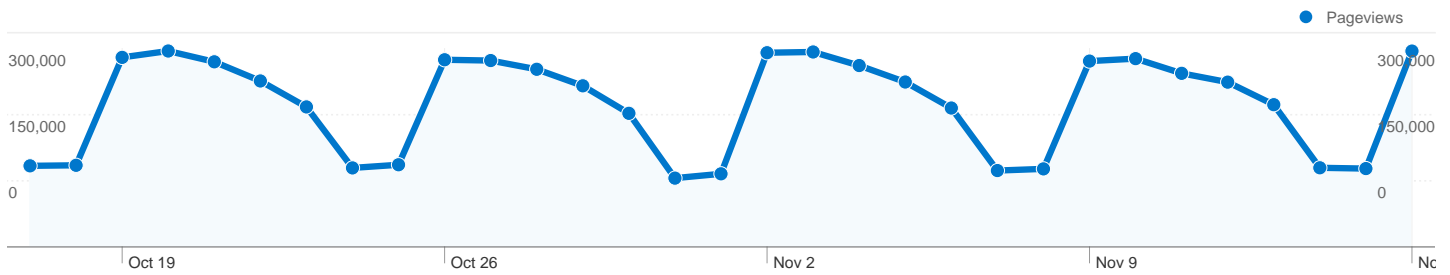

Monthly report
Content Overview

Oct 17, 2009 - Nov 16, 2009
Comparing to: Site

Pages on this site were viewed a total of 6,693,474 times

6,693,474 Pageviews

4,828,537 Unique Views

35.13% Bounce Rate

Top Content

Pages	Pageviews	% Pageviews
/	593,144	9.08%
/1/filmtvjobs.cfm	518,764	7.94%
/1/jobs2.cfm?terr=usny&skill=all&paid=yes	93,743	1.43%
/1/jobs2.cfm?terr=uki&skill=all&paid=no	83,148	1.27%
/1/jobs2.cfm?terr=usny&skill=all&paid=no	71,126	1.09%