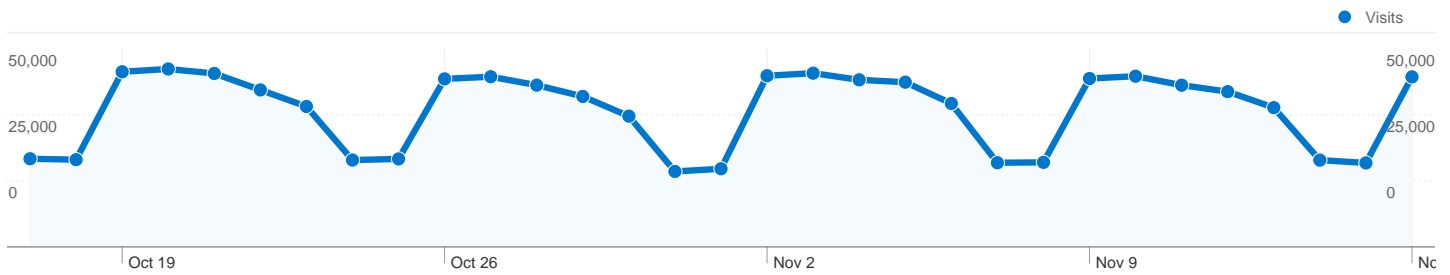

Monthly report  
**Dashboard**

Oct 17, 2009 - Nov 16, 2009  
Comparing to: Site

**Site Usage**

**1,067,544** Visits

**35.13%** Bounce Rate

**6,693,474** Pageviews

**00:04:06** Avg. Time on Site

**6.27** Pages/Visit

## 375,812 people visited this site

1,067,544 Visits

375,812 Absolute Unique Visitors

6,693,474 Pageviews

6.27 Average Pageviews

00:04:06 Time on Site

35.13% Bounce Rate

27.01% New Visits

**All traffic sources sent a total of 1,067,544 visits**

-  **51.11%** Direct Traffic
-  **14.82%** Referring Sites
-  **34.02%** Search Engines

- **Direct Traffic**  
545,593.00 (51.11%)
- **Search Engines**  
363,225.00 (34.02%)
- **Referring Sites**  
158,241.00 (14.82%)
- **Other**  
485 (0.05%)

**1,067,544 visits came from 203 countries/territories**

Site Usage						
Visits	Pages/Visit	Avg. Time on Site	% New Visits	Bounce Rate		
<b>1,067,544</b> % of Site Total: 100.00%	<b>6.27</b> Site Avg: 6.27 (0.00%)	<b>00:04:06</b> Site Avg: 00:04:06 (0.00%)	<b>27.11%</b> Site Avg: 27.01% (0.38%)	<b>35.13%</b> Site Avg: 35.13% (0.00%)		
Country/Territory	Visits	Pages/Visit	Avg. Time on Site	% New Visits	Bounce Rate	
United States	525,890	6.25	00:03:51	23.50%	36.31%	
United Kingdom	291,423	6.28	00:04:31	23.89%	31.66%	
Canada	85,978	6.21	00:03:22	26.95%	34.85%	
India	36,894	7.35	00:06:12	52.82%	28.27%	
Singapore	16,190	5.15	00:03:44	24.78%	36.48%	
(not set)	8,385	7.15	00:04:08	31.34%	25.80%	
United Arab Emirates	8,027	6.03	00:03:49	28.69%	28.18%	
Australia	7,065	5.34	00:03:12	46.96%	44.03%	
Germany	5,960	7.09	00:03:33	48.29%	39.31%	