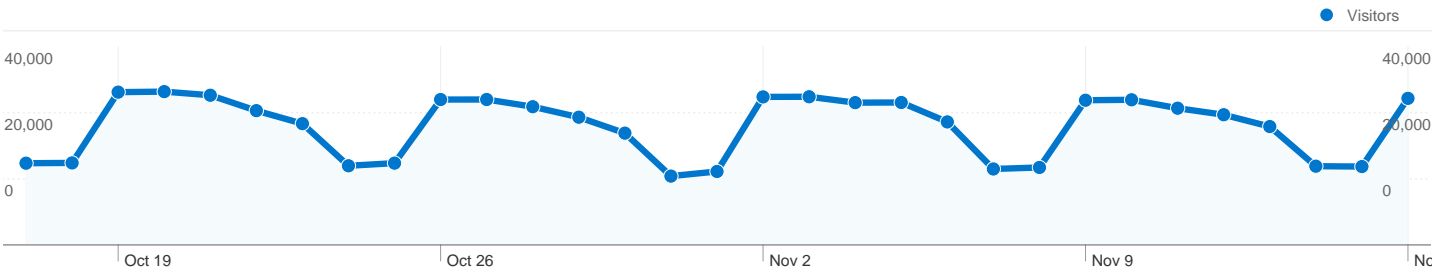

Monthly report  
**Dashboard**

Oct 17, 2009 - Nov 16, 2009  
Comparing to: Site

**Site Usage**

**1,067,544** Visits

**35.13%** Bounce Rate

**6,693,474** Pageviews

**00:04:06** Avg. Time on Site

**6.27** Pages/Visit

## 375,812 people visited this site

1,067,544 Visits

375,812 Absolute Unique Visitors

6,693,474 Pageviews

6.27 Average Pageviews

00:04:06 Time on Site

35.13% Bounce Rate

27.01% New Visits

**All traffic sources sent a total of 1,067,544 visits**

-  **51.11%** Direct Traffic
-  **14.82%** Referring Sites
-  **34.02%** Search Engines

- **Direct Traffic**  
545,593.00 (51.11%)
- **Search Engines**  
363,225.00 (34.02%)
- **Referring Sites**  
158,241.00 (14.82%)
- **Other**  
485 (0.05%)

**1,067,544 visits came from 203 countries/territories**

Site Usage						
Visits	Pages/Visit	Avg. Time on Site	% New Visits	Bounce Rate		
<b>1,067,544</b> % of Site Total: 100.00%	<b>6.27</b> Site Avg: 6.27 (0.00%)	<b>00:04:06</b> Site Avg: 00:04:06 (0.00%)	<b>27.11%</b> Site Avg: 27.01% (0.38%)	<b>35.13%</b> Site Avg: 35.13% (0.00%)		
Country/Territory	Visits	Pages/Visit	Avg. Time on Site	% New Visits	Bounce Rate	
United States	525,890	6.25	00:03:51	23.50%	36.31%	
United Kingdom	291,423	6.28	00:04:31	23.89%	31.66%	
Canada	85,978	6.21	00:03:22	26.95%	34.85%	
India	36,894	7.35	00:06:12	52.82%	28.27%	
Singapore	16,190	5.15	00:03:44	24.78%	36.48%	
(not set)	8,385	7.15	00:04:08	31.34%	25.80%	
United Arab Emirates	8,027	6.03	00:03:49	28.69%	28.18%	
Australia	7,065	5.34	00:03:12	46.96%	44.03%	
Germany	5,960	7.09	00:03:33	48.29%	39.31%	