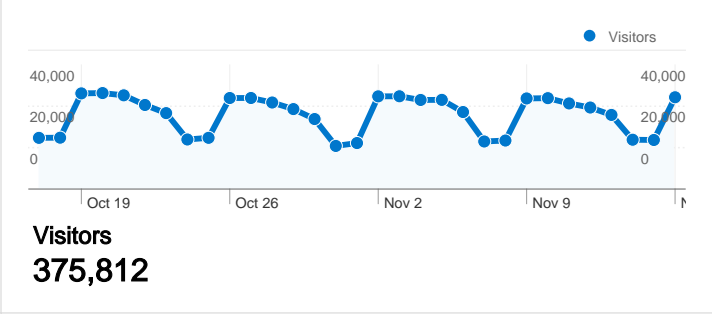

Visitors Overview