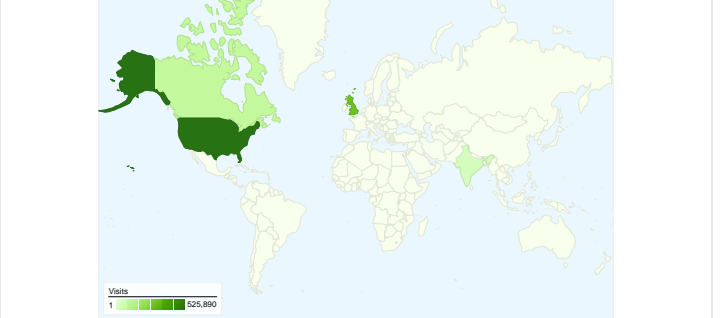

Map Overlay world