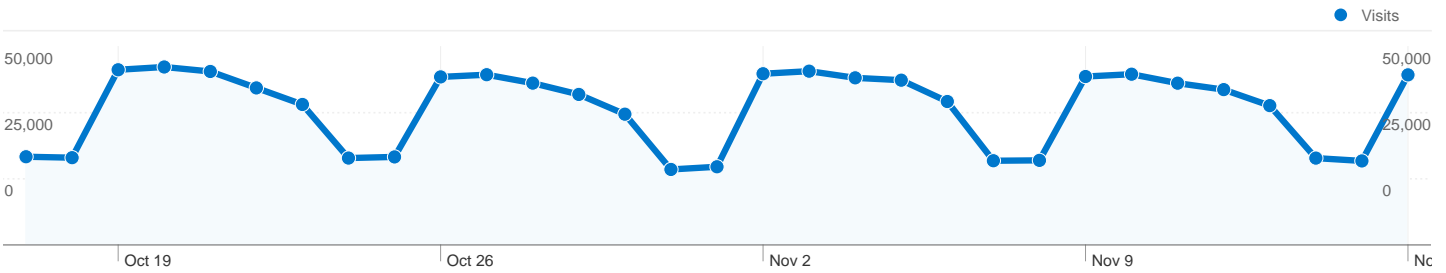

Monthly report  
**Dashboard**

Oct 17, 2009 - Nov 16, 2009  
Comparing to: Site

**Site Usage**

**1,067,544** Visits

**35.13%** Bounce Rate

**6,693,474** Pageviews

**00:04:06** Avg. Time on Site

**6.27** Pages/Visit

## 375,812 people visited this site

1,067,544 Visits

375,812 Absolute Unique Visitors

6,693,474 Pageviews

6.27 Average Pageviews

00:04:06 Time on Site

35.13% Bounce Rate

27.01% New Visits

**All traffic sources sent a total of 1,067,544 visits**

-  **51.11%** Direct Traffic
-  **14.82%** Referring Sites
-  **34.02%** Search Engines

- **Direct Traffic**  
545,593.00 (51.11%)
- **Search Engines**  
363,225.00 (34.02%)
- **Referring Sites**  
158,241.00 (14.82%)
- **Other**  
485 (0.05%)

**1,067,544 visits came from 203 countries/territories**

Site Usage						
Visits	Pages/Visit	Avg. Time on Site	% New Visits	Bounce Rate		
<b>1,067,544</b> % of Site Total: 100.00%	<b>6.27</b> Site Avg: 6.27 (0.00%)	<b>00:04:06</b> Site Avg: 00:04:06 (0.00%)	<b>27.11%</b> Site Avg: 27.01% (0.38%)	<b>35.13%</b> Site Avg: 35.13% (0.00%)		
Country/Territory	Visits	Pages/Visit	Avg. Time on Site	% New Visits	Bounce Rate	
United States	525,890	6.25	00:03:51	23.50%	36.31%	
United Kingdom	291,423	6.28	00:04:31	23.89%	31.66%	
Canada	85,978	6.21	00:03:22	26.95%	34.85%	
India	36,894	7.35	00:06:12	52.82%	28.27%	
Singapore	16,190	5.15	00:03:44	24.78%	36.48%	
(not set)	8,385	7.15	00:04:08	31.34%	25.80%	
United Arab Emirates	8,027	6.03	00:03:49	28.69%	28.18%	
Australia	7,065	5.34	00:03:12	46.96%	44.03%	
Germany	5,960	7.09	00:03:33	48.29%	39.31%	